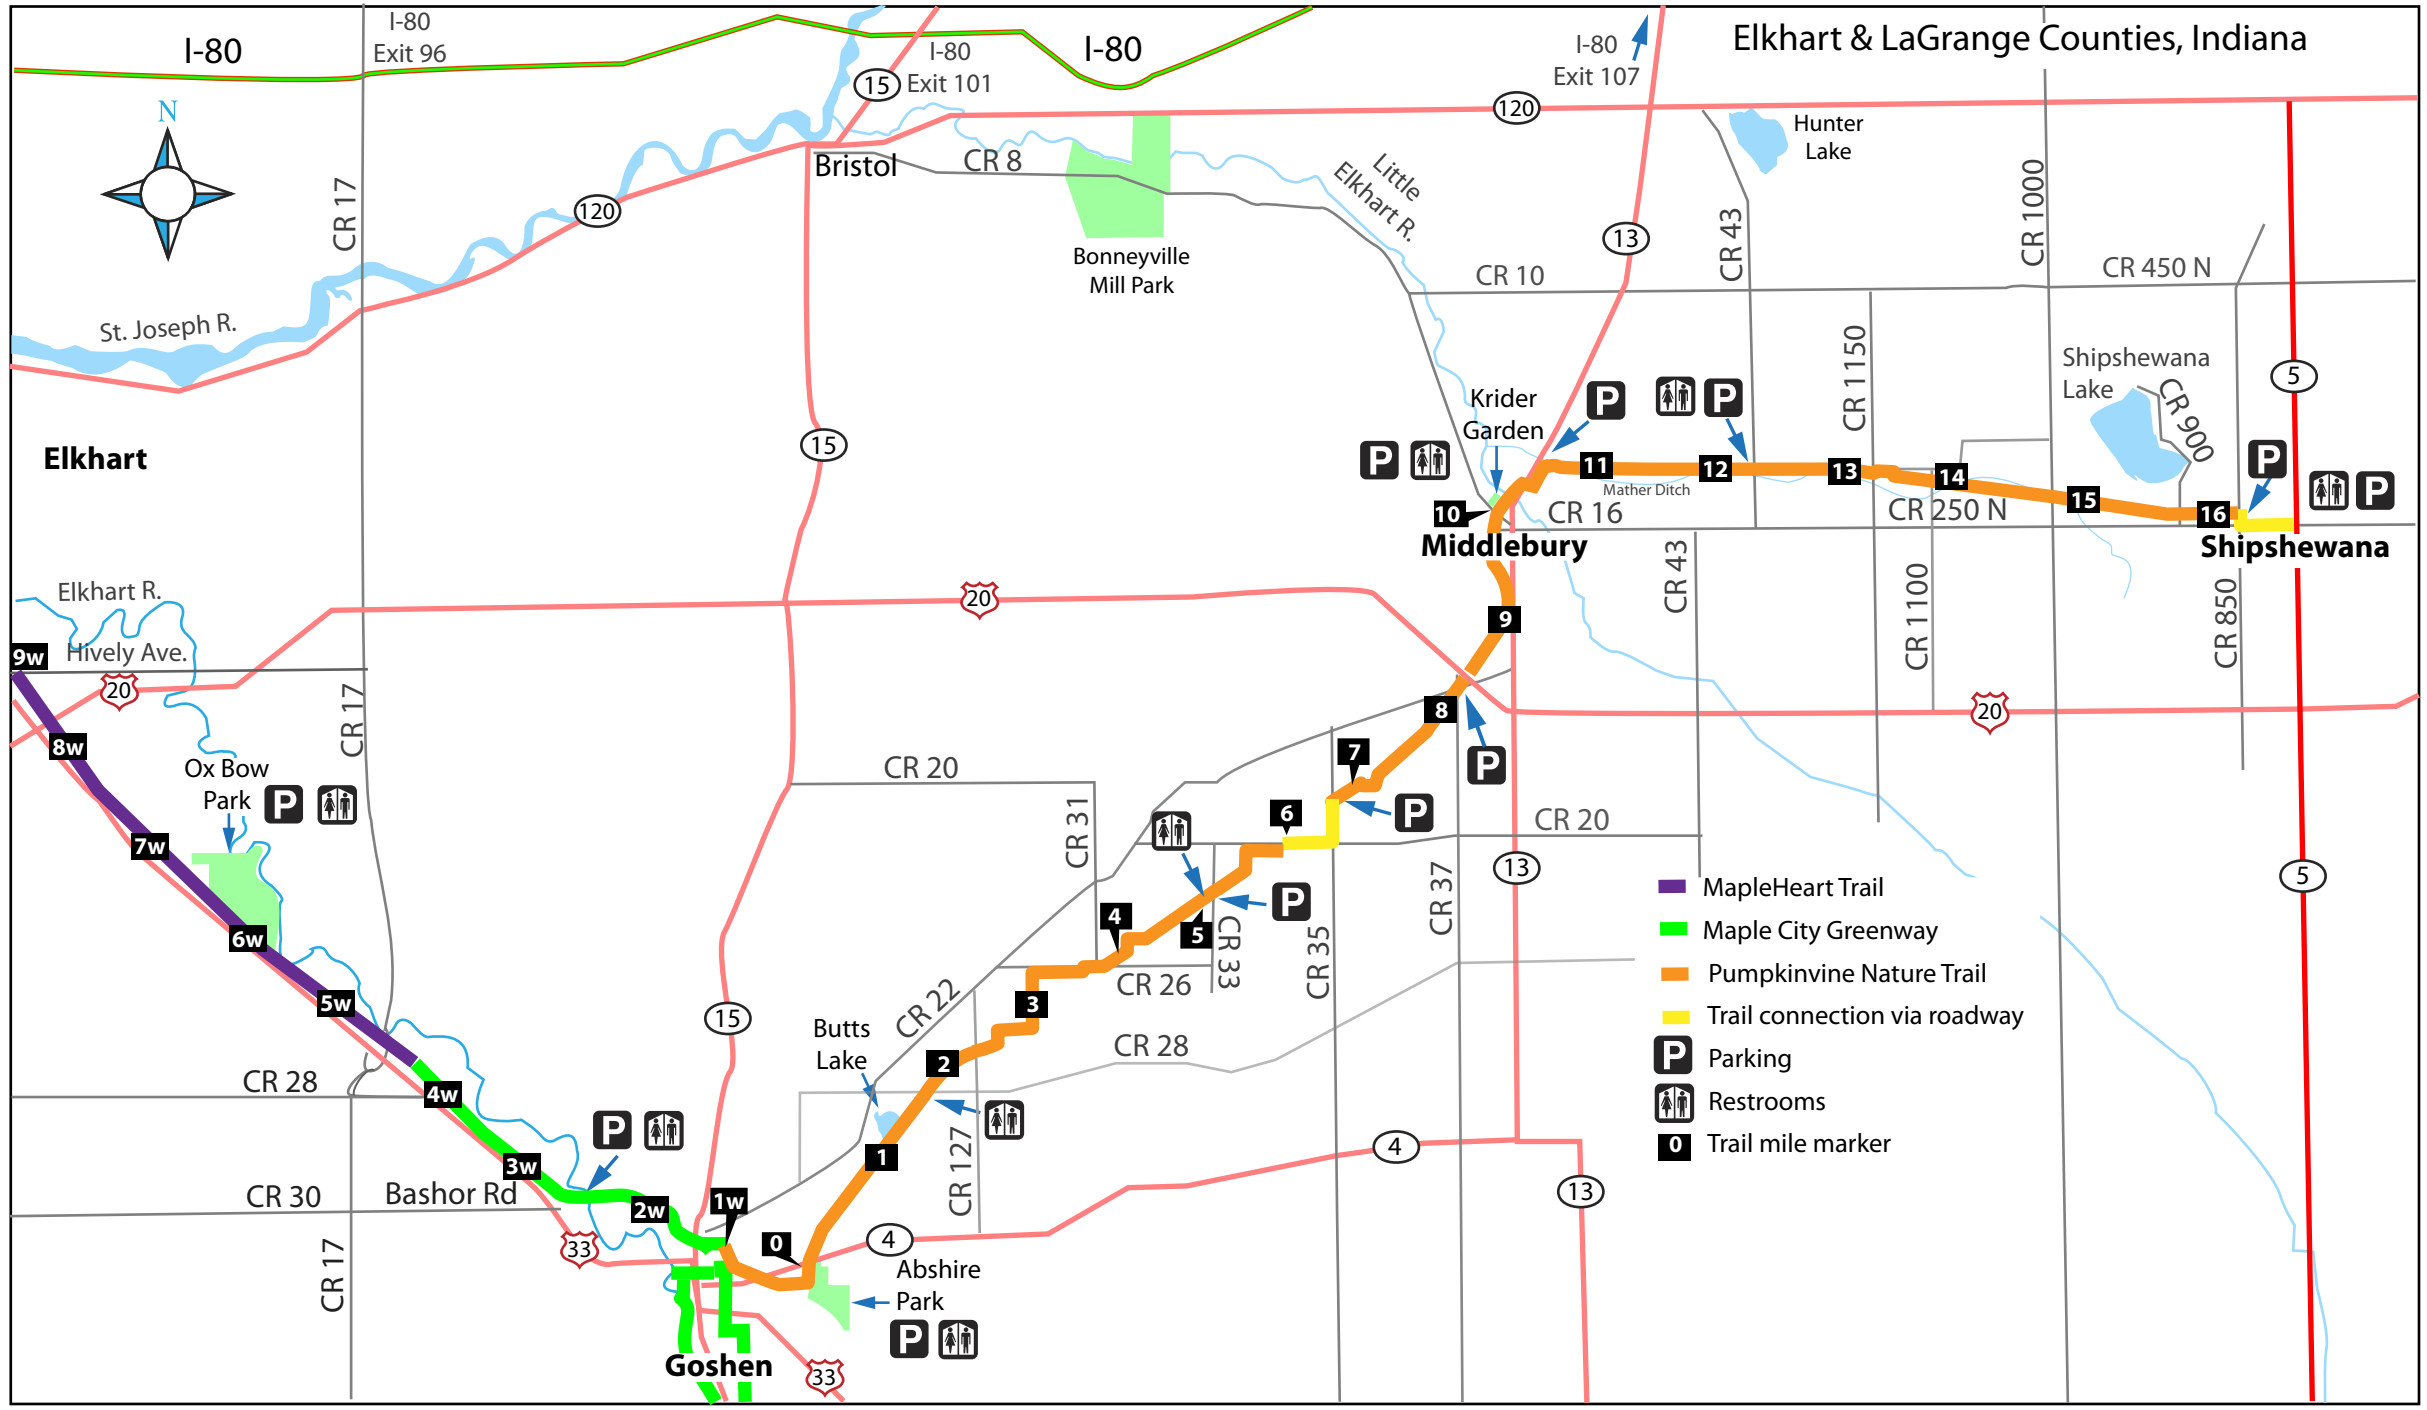

Elkhart & LaGrange Counties, Indiana

- MapleHeart Trail
- Maple City Greenway
- Pumpkinvine Nature Trail
- Trail connection via roadway
- P Parking
- Restrooms
- Trail mile marker

Elkhart

Middlebury

Shipshewana

Goshen

Bristol

Hunter Lake

Shipshewana Lake

Hively Ave.

Bashor Rd

Butts Lake

Bonneville Mill Park