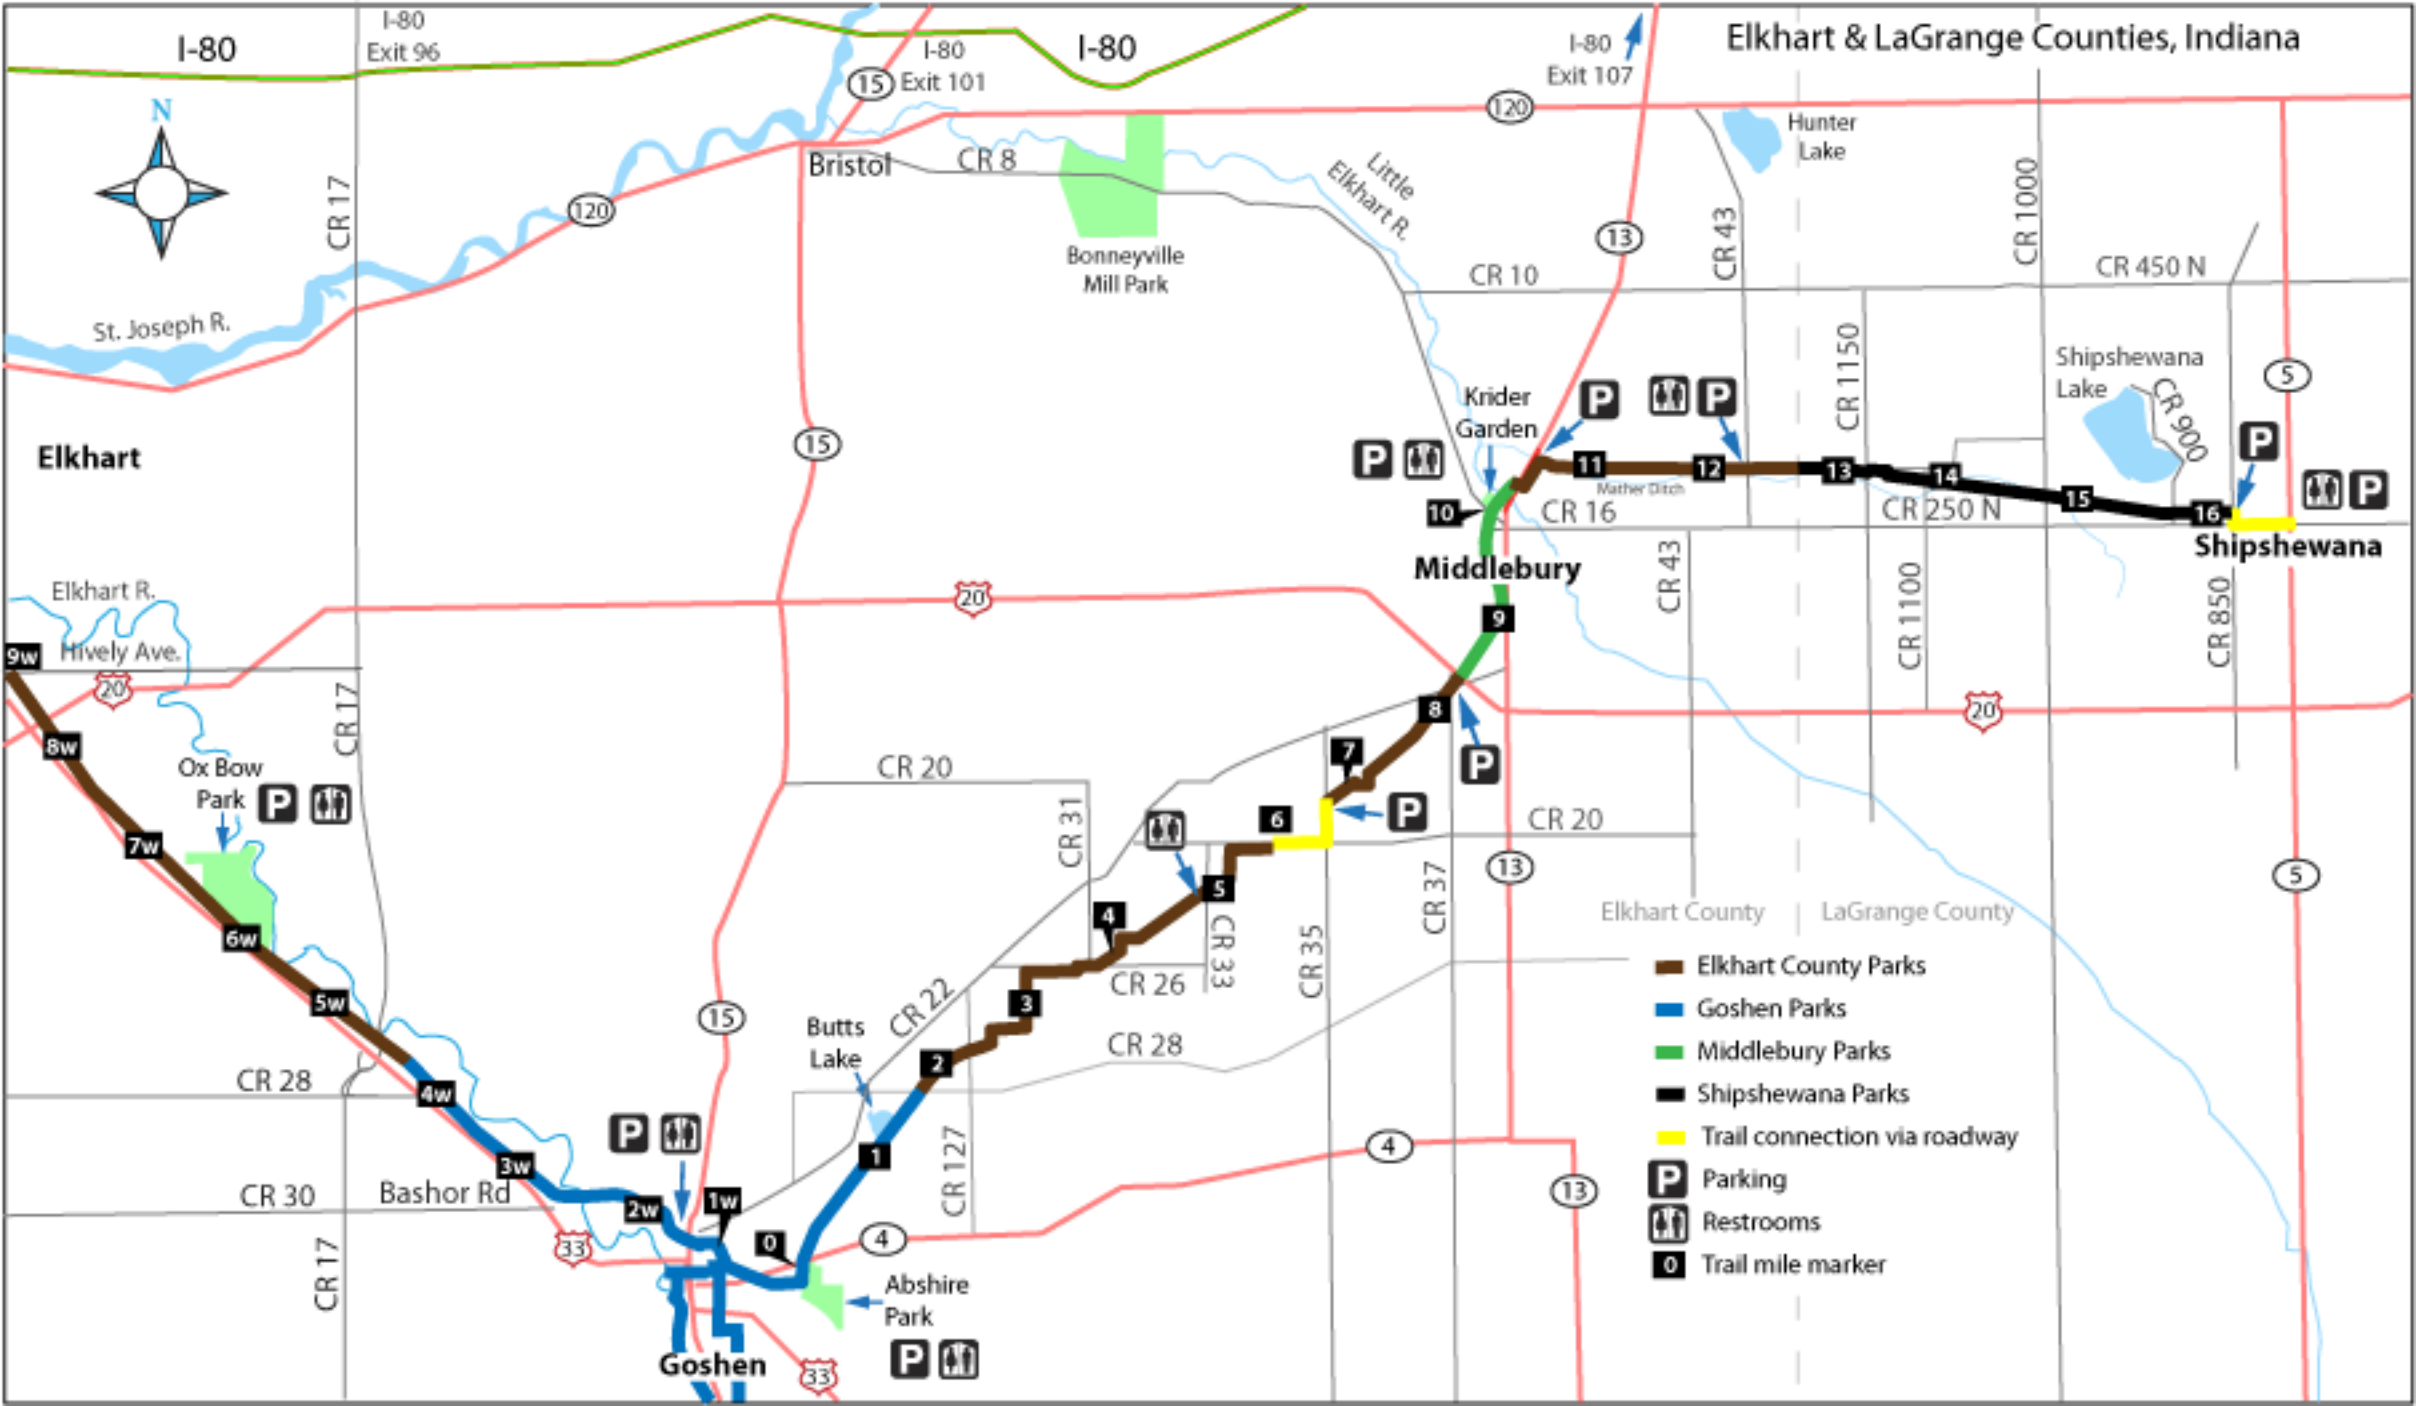

Elkhart & LaGrange Counties, Indiana

- Elkhart County Parks
- Goshen Parks
- Middlebury Parks
- Shipshewana Parks
- Trail connection via roadway
- P Parking
- Restrooms
- 0 Trail mile marker