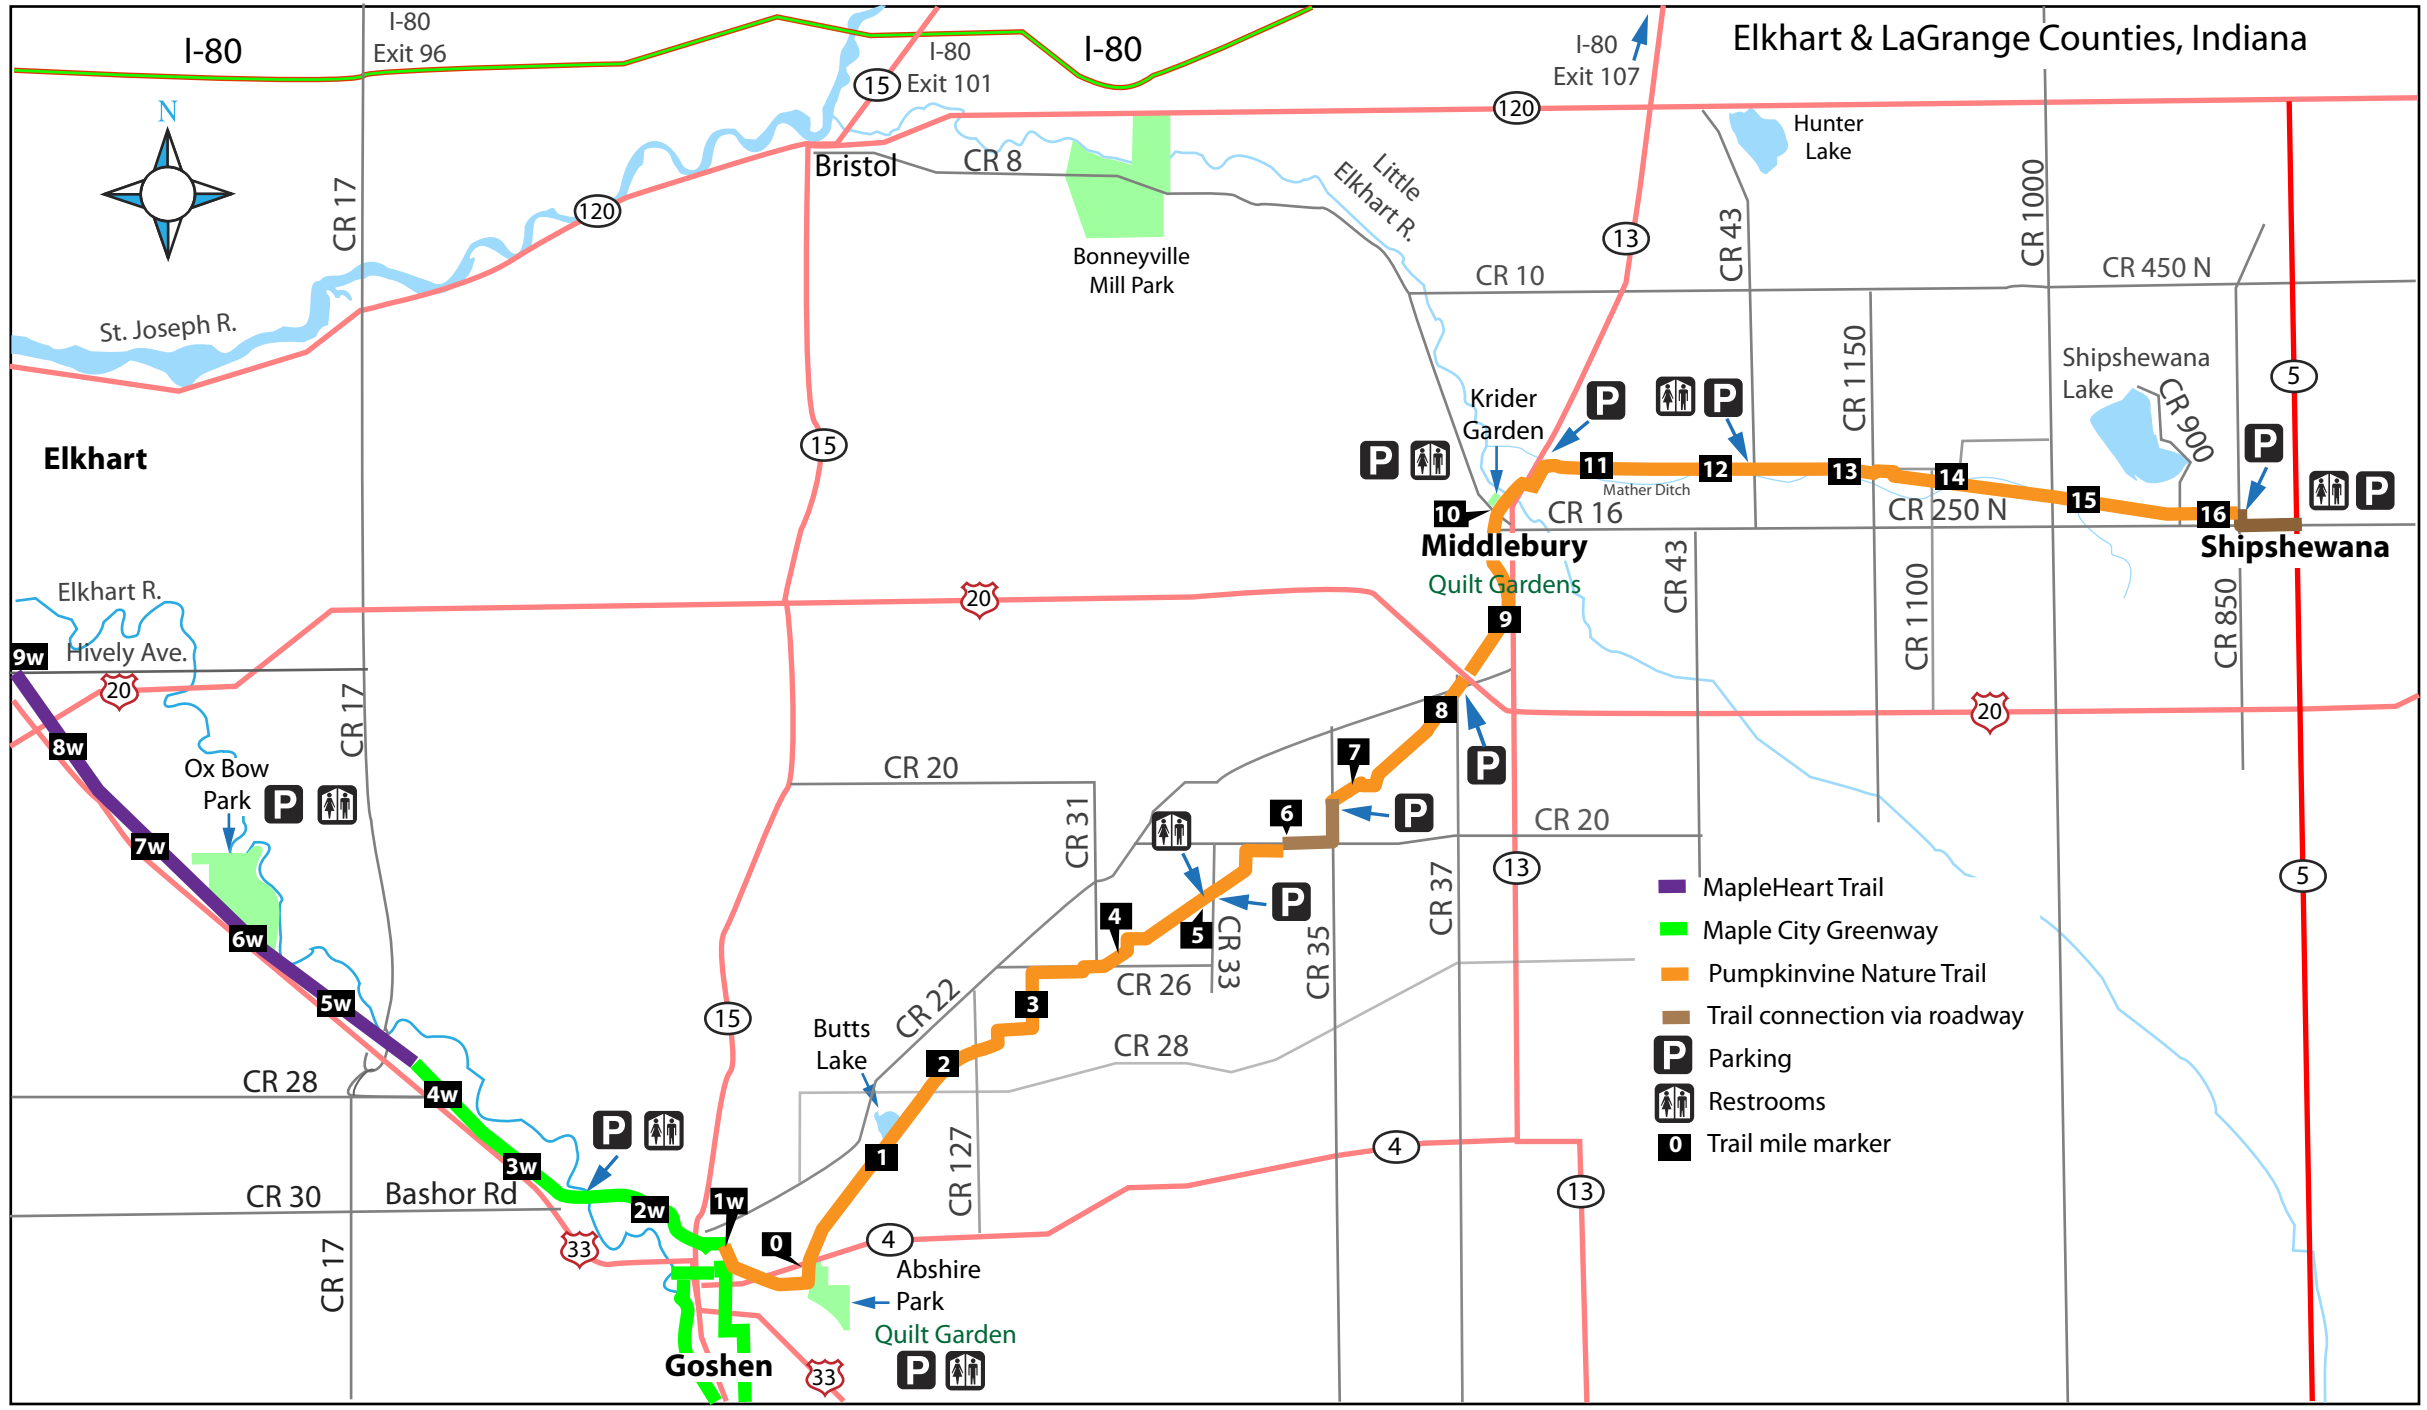

# Elkhart & LaGrange Counties, Indiana

- MapleHeart Trail
- Maple City Greenway
- Pumpkinvine Nature Trail
- Trail connection via roadway
- Parking
- Restrooms
- Trail mile marker